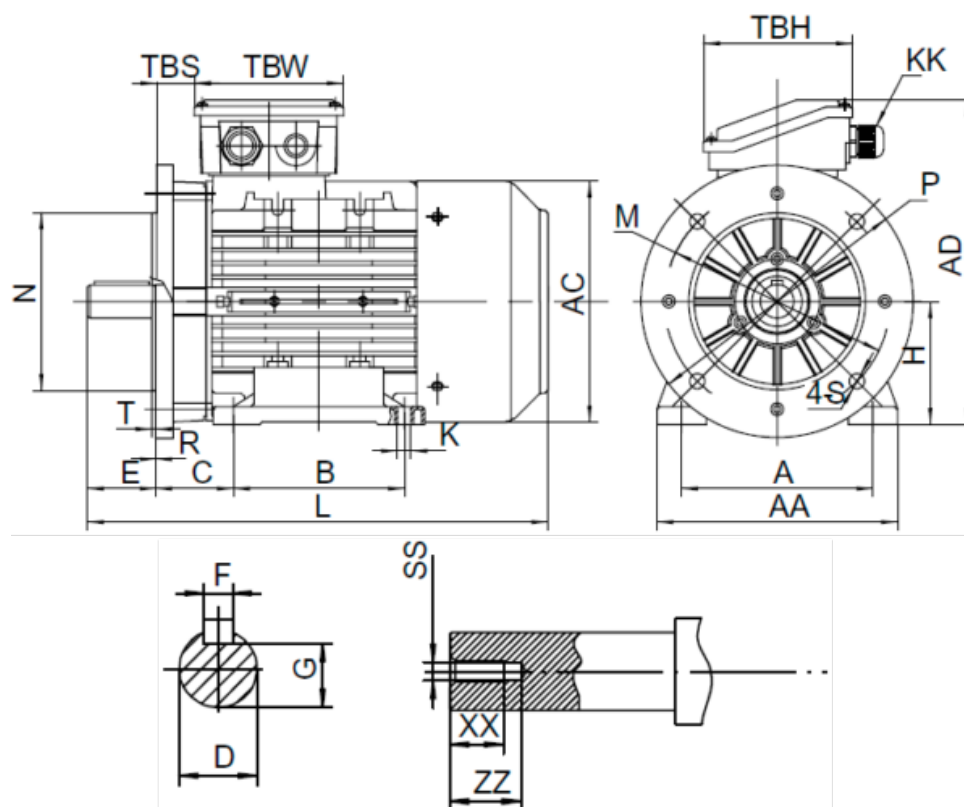

Data Sheet

Article number: 25180110042740

Description: Kleedrive T3A 160M-4 11.0kw 1400 rpm UL/CSA
3x400/690V 50 HZ IP55 B35 Eff=91,4%

Measures

A = 254	F = 12	TBW = 148
AA = 314	G = 37	XX = 36
AC = Ø314	H = 160	ZZ = 45
AD = 391	HD = 231	
B = 210	L = 616	
C = 108	SS = M16	
D = Ø42	TBH = 148	
E = 110	TBS = 64	